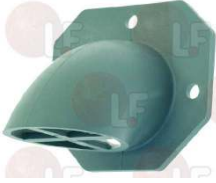

SILANOS 900007

Suitable for:

Suitable for:

3349595 INLET COUPLING

for Dishwasher conveyor type (WHIRLPOOL) AGB676
for Dishwasher hood type (SILANOS) E1000
for Dishwasher hood type (WHIRLPOOL) AGB668
AGB677 - AGB678