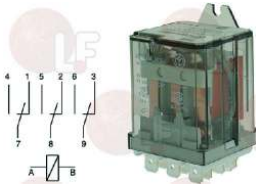

for DISHWASHER 030A/N50-90-700/E1000/AGB

SILANOS 905476

3351067

RELAY T92P7A22-240 30A DOOR MICRO

for mod. R20-020/N22-50/E1000/AGB

SILANOS 905486

3351008 RELAY 62.83 16A 230V 50/60Hz

3 switching contacts
for CIMBALI MAGNUM-SPECIAL-6/S-6/SNEW
for FAEMA MD3000
for SILANOS 030A-N50/90/700-E1000