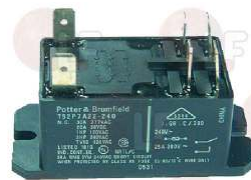

for DISHWASHER 030A/N50-90-700/E1000/AGB

SILANOS 905476

3351067

RELAY T92P7A22-240 30A DOOR MICRO

for mod. R20-020/N22-50/E1000/AGB

SILANOS 905486

3351008 RELAY 62.83 16A 230V 50/60Hz

3 switching contacts
for CIMBALI MAGNUM-SPECIAL-6/S-6/SNEW
for FAEMA MD3000
for SILANOS 030A-N50/90/700-E1000